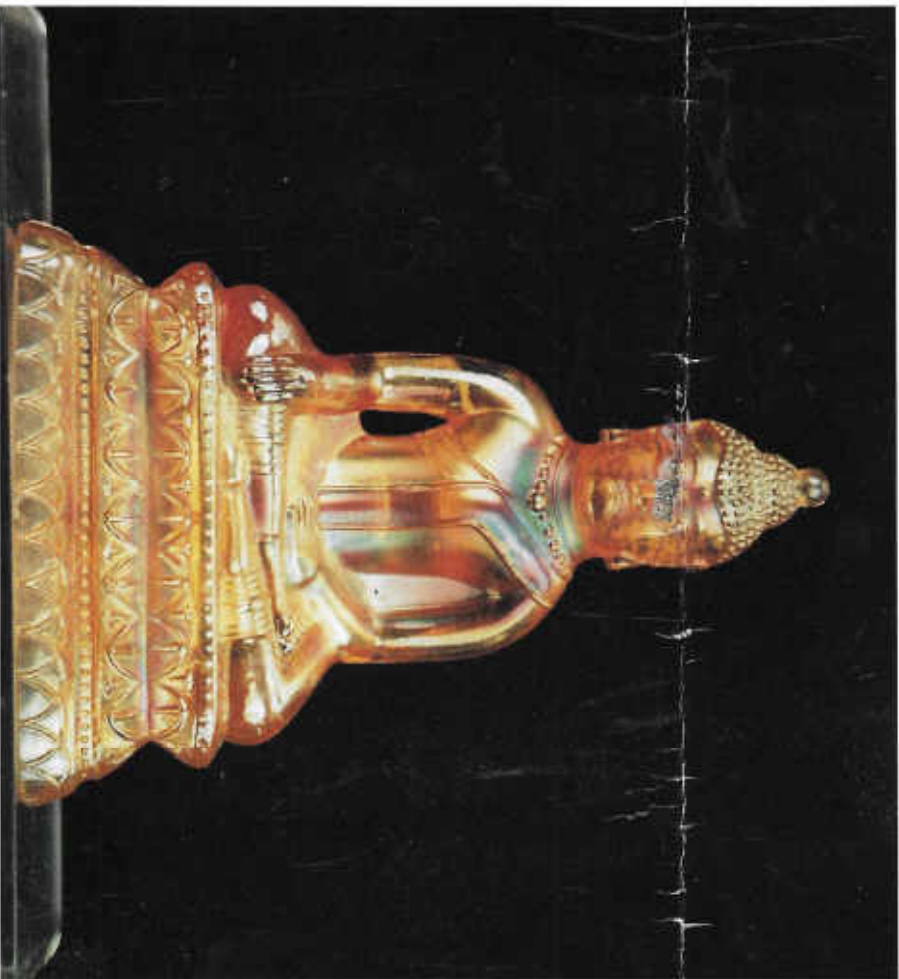

CARNIVAL GLASS AUCTION

**Saturday,
April 29, 1995**

9:30 a.m.

Heart of America
Carnival Glass
Convention

Holiday Inn
1-35 and 95th Street
Lenexa, Kansas