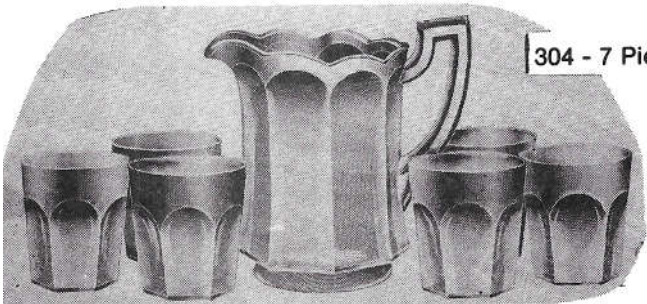

3400 - 3 Child's Cup . . . Blue Milk, Cobalt, Sky Blue 2.25 ea

#578

578 - 7 Piece Set . . . Peacock Water . . . Cobalt 10.50 ea
 Cobalt Iridized 11.50 ea
 Red 11.50 ea
 Red Iridized 12.50 ea

#579

579 - 7 Piece Set . . . Trout Punch Set/6 Hooks to Hang Cups . . . Cobalt 10.50 ea
 Cobalt Iridized 11.50 ea