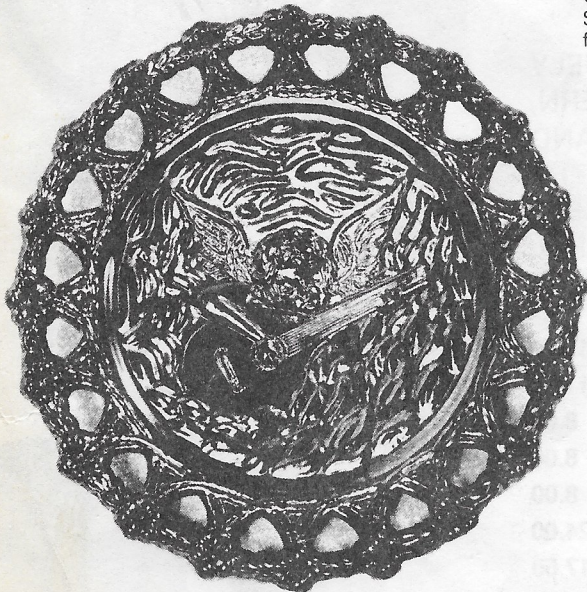

Holiday Cherub Plate Purple Carnival limited to 5,000 pcs. Signed Dated and numbered 7 1/4" dia. $15.00

These items were made by The Westmoreland Glass Company for Levay Co.