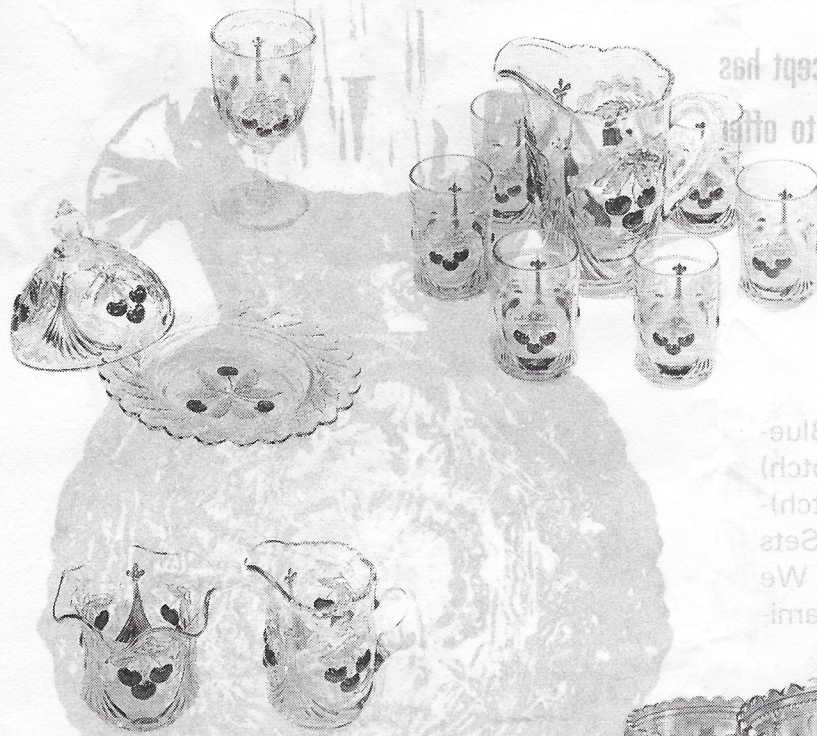

CHERRY WREATHED—Hand Decorated with Carnival Luster Colors and Gold. Cherrys w/Red Luster Leaves w/Green Luster, Trimmed in Gold on Crystal.

Butter & Cover	20.00
Cream	14.00
Sugar	14.00
Tumbler	14.00
Goblet	14.00
Water Pitcher	40.00

STORK & RUSHES—Marigold or Purple Carnival.
(also Blue Milk & Crystal Satin).

Water Pitcher	31.00
Large Berry Bowl	31.00
Spooner	10.00
Sugar & Cover	19.00
Creamer	13.00
Tumbler	11.00
Small Berry Bowl	10.00

GOD & HOME—Purple Carnival
Pitcher ..... 65.00 |

Tumbler	11.00

All the above Made by Westmoreland Glass Co. for L. G. Wright, available from The Levay Co.

Trade Marked with an unjerlined W in a circle.

LEVAY CO.
209 East Vandalia St., Edwardsville, Ill. 62025
Phone 618-656-4094