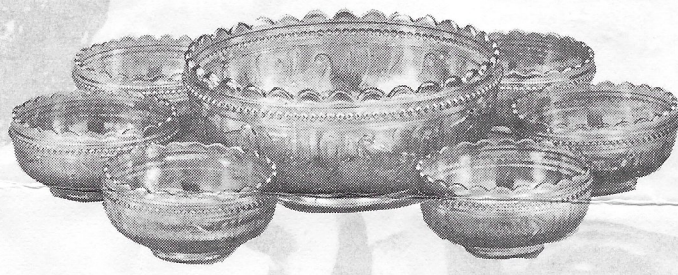

CHERRY WREATHED—Hand Decorated with Carnival Luster Colors and Gold. Cherrys w/Red Luster Leaves w/Green Luster, Trimmed in Gold on Crystal.

Butter & Cover	20.00
Cream	14.00
Sugar	14.00
Tumbler	14.00
Goblet	14.00
Water Pitcher	40.00

STORK & RUSHES—Marigold or Purple Carnival.
(also Blue Milk & Crystal Satin).

Water Pitcher	31.00
Large Berry Bowl	31.00
Spooner	10.00
Sugar & Cover	19.00
Creamer	13.00
Tumbler	11.00
Small Berry Bowl	10.00

GOD & HOME—Purple Carnival
Pitcher ..... 65.00 |

Tumbler	11.00

All the above Made by Westmoreland Glass Co. for L. G. Wright, available from The Levay Co.

Trade Marked with an unjerlined W in a circle.

LEVAY CO.
209 East Vandalia St., Edwardsville, Ill. 62025
Phone 618-656-4094