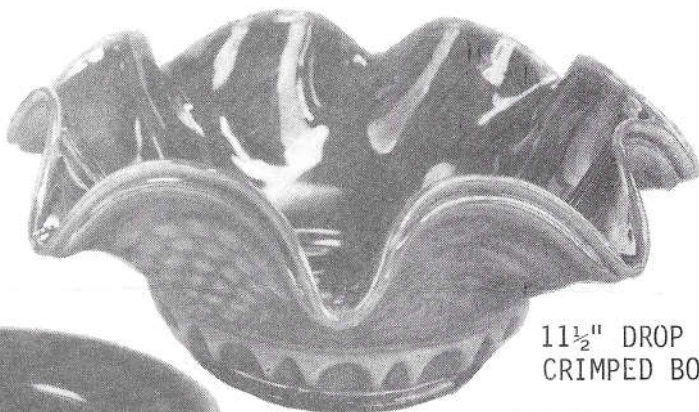

11½" DROP CRIMPED BOWL